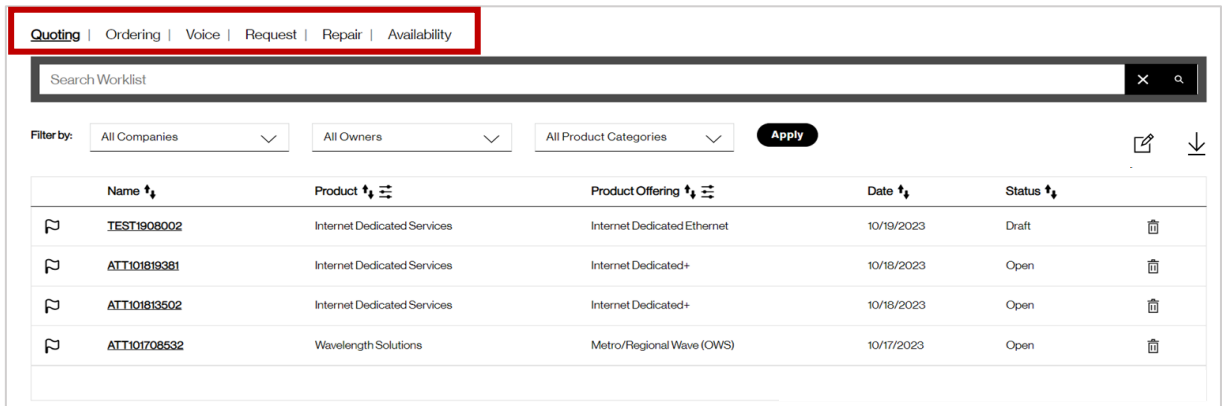

Worklists Job Aid

Things to Know

- Worklist availability is based on user roles
- If multiple worklists are displayed, the worklist display focus defaults to the worklist in the **first position**

- Click **Profile** then **Worklist Configuration** to set the worklist display order

Getting Started

There are **three** ways to access the Worklist

Option 1: From **Hamburger Menu**

Option 2: From **Quick Lists**

3: From **My Quotes, Orders, Repairs, etc.**

Select the specific **Worklist** to search for or start a transaction

Worklists Job Aid

Worklist Features

Available search and filter options:

1. **Select** the worklist to be viewed from the available worklists
2. **Search Worklist** allows you to find a specific transaction
3. **Filter by** allows you to filter the worklist by Company, Owners, and/or Products
4. **Sort/Filter** worklist columns by clicking on icons
5. **Click** on the **Name** to view details
6. **View Status** of a specific transaction
7. **Flagged** transactions appear at the top of the worklist
8. **Download Worklist** download all worklist items on a page to a csv file