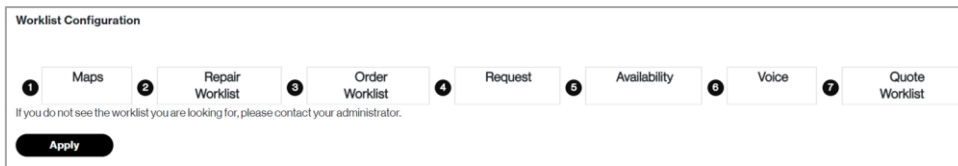

Worklists Job Aid

Things to Know

- Worklist availability is based on user roles
- If multiple worklists are displayed, the worklist display focus defaults to the worklist in the **first position**

- Click **Profile** then **Worklist Configuration** to set the worklist display order

Getting Started

There are **three** ways to access the Worklist

Option 1: From **Hamburger Menu**

Option 2: From **Quick Lists**

3: From **My Quotes, Orders, Repairs, etc.**

Select the specific **Worklist** to search for or start a transaction